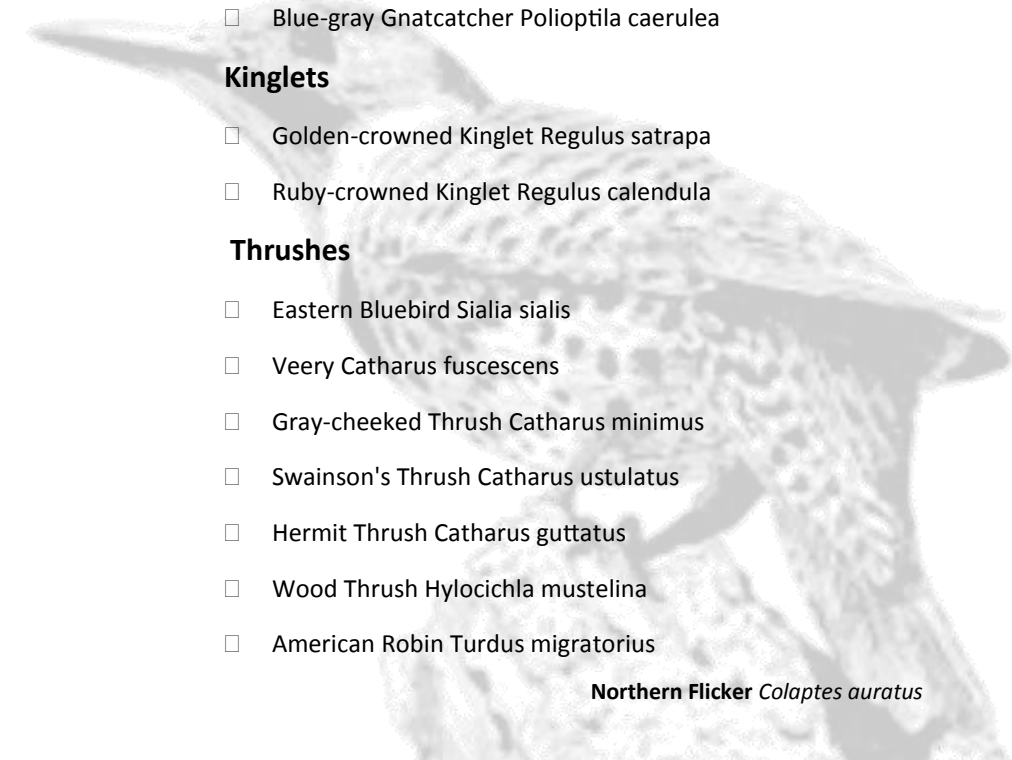

- Blue Jay *Cyanocitta cristata*
- American Crow *Corvus brachyrhynchos*

Martins & Swallows

- Northern Rough-winged Swallow *Stelgidopteryx serripennis*
- Tree Swallow *Tachycineta bicolor*
- Bank Swallow *Riparia riparia*
- Barn Swallow *Hirundo rustica*
- Cliff Swallow *Petrochelidon pyrrhonota*

Tits, Chickadees & Titmice

- Black-capped Chickadee *Poecile atricapillus*

Nuthatches

- Red-breasted Nuthatch *Sitta canadensis*
- White-breasted Nuthatch *Sitta carolinensis*

Treecreepers

- Brown Creeper *Certhia americana*

Wrens

- House Wren *Troglodytes aedon*
- Winter Wren *Troglodytes hiemalis*
- Sedge Wren *Cistothorus platensis*
- Marsh Wren *Cistothorus palustris*
- Blue-gray Gnatcatcher *Poliophtila caerulea*

Kinglets

- Golden-crowned Kinglet *Regulus satrapa*
- Ruby-crowned Kinglet *Regulus calendula*

Thrushes

- Eastern Bluebird *Sialia sialis*
- Veery *Catharus fuscescens*
- Gray-cheeked Thrush *Catharus minimus*
- Swainson's Thrush *Catharus ustulatus*
- Hermit Thrush *Catharus guttatus*
- Wood Thrush *Hylocichla mustelina*
- American Robin *Turdus migratorius*