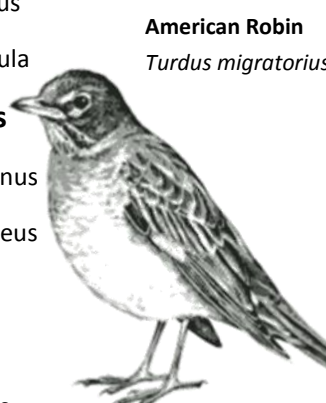

Old World Sparrows

- ☐ House Sparrow *Passer domesticus*

American Robin
Turdus migratorius