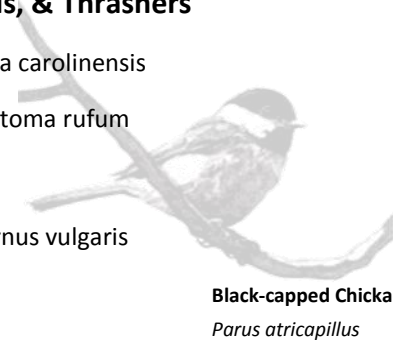

Great Horned Owl
Bubo virginianus

www.ForestExplorationCenter.Org

Catbirds, Mockingbirds, & Thrashers

- Gray Catbird *Dumetella carolinensis*
- Brown Thrasher *Toxostoma rufum*

Starlings & Mynas

- European Starling *Sturnus vulgaris*

Waxwings

- Cedar Waxwing *Bombycilla cedrorum*

Wood-Warblers

- Ovenbird *Seiurus aurocapilla*
- Northern Waterthrush *Parkesia noveboracensis*
- Blue-winged Warbler *Vermivora cyanoptera*
- Black-and-white Warbler *Mniotilta varia*
- Tennessee Warbler *Oreothlypis peregrina*
- Orange-crowned Warbler *Oreothlypis celata*
- Nashville Warbler *Oreothlypis ruficapilla*
- Connecticut Warbler *Oporornis agilis*
- Mourning Warbler *Geothlypis philadelphia*
- Common Yellowthroat *Geothlypis trichas*
- American Redstart *Setophaga ruticilla*
- Magnolia Warbler *Setophaga magnolia*
- Blackburnian Warbler *Setophaga fusca*
- Yellow Warbler *Setophaga petechia*
- Chestnut-sided Warbler *Setophaga pensylvanica*
- Blackpoll Warbler *Setophaga striata*
- Black-throated Blue Warbler *Setophaga caerulescens*
- Palm Warbler *Setophaga palmarum*
- Yellow-rumped Warbler *Setophaga coronata*
- Black-throated Green Warbler *Setophaga virens*
- Wilson's Warbler *Cardellina pusilla*

New World Sparrows

- Grasshopper Sparrow *Ammodramus savannarum*
- Henslow's Sparrow *Ammodramus henslowii*
- American Tree Sparrow *Spizelloides arborea*
- Chipping Sparrow *Spizella passerina*
- Clay-colored Sparrow *Spizella pallida*