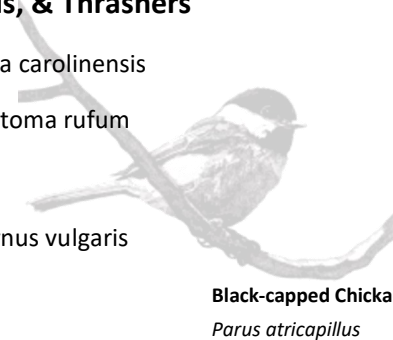

Great Horned Owl  
*Bubo virginianus*

[ForestExplorationCenter.Org](http://ForestExplorationCenter.Org)

**Catbirds, Mockingbirds, & Thrashers**

- Gray Catbird *Dumetella carolinensis*
- Brown Thrasher *Toxostoma rufum*

**Starlings & Mynas**

- European Starling *Sturnus vulgaris*

**Waxwings**

- Cedar Waxwing *Bombycilla cedrorum*

**Wood-Warblers**

- Ovenbird *Seiurus aurocapilla*
- Northern Waterthrush *Parkesia noveboracensis*
- Blue-winged Warbler *Vermivora cyanoptera*
- Black-and-white Warbler *Mniotilta varia*
- Tennessee Warbler *Oreothlypis peregrina*
- Orange-crowned Warbler *Oreothlypis celata*
- Nashville Warbler *Oreothlypis ruficapilla*
- Connecticut Warbler *Oporornis agilis*
- Mourning Warbler *Geothlypis philadelphia*
- Common Yellowthroat *Geothlypis trichas*
- American Redstart *Setophaga ruticilla*
- Magnolia Warbler *Setophaga magnolia*
- Blackburnian Warbler *Setophaga fusca*
- Yellow Warbler *Setophaga petechia*
- Chestnut-sided Warbler *Setophaga pensylvanica*
- Blackpoll Warbler *Setophaga striata*
- Black-throated Blue Warbler *Setophaga caerulea*
- Palm Warbler *Setophaga palmarum*
- Yellow-rumped Warbler *Setophaga coronata*
- Black-throated Green Warbler *Setophaga virens*
- Wilson's Warbler *Cardellina pusilla*

**New World Sparrows**

- Grasshopper Sparrow *Ammodramus savannarum*
- Henslow's Sparrow *Ammodramus henslowii*
- American Tree Sparrow *Spizelloides arborea*
- Chipping Sparrow *Spizella passerina*
- Clay-colored Sparrow *Spizella pallida*